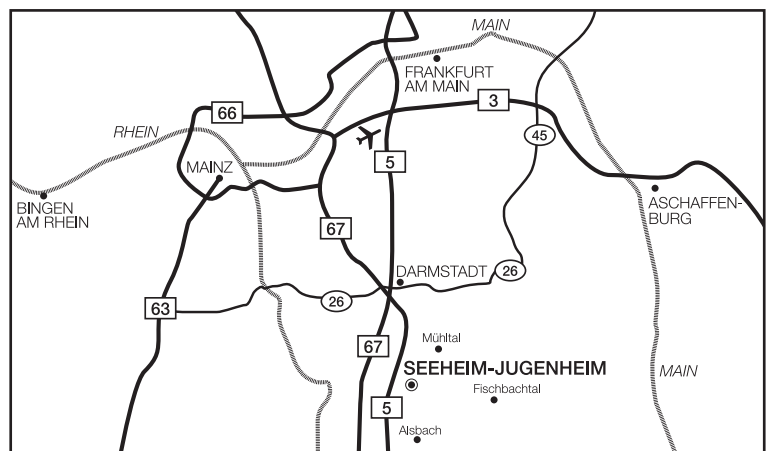

Lufthansa Training & Conference Center Seeheim -> Frankfurt Flughafen

MO – FR	07:00	08:45	10:15	14:15	16:15	17:45	19:15	20:45
SA	07:30	10:15	14:45	18:15				
SO	09:00	11:00	16:15	18:15				

Fahrzeiten an Feiertagen wie an Sonntagen/Shuttle service on holidays as on Sundays

**Anreise mit dem Auto/Arrival by car**

Autobahn A5 (Heidelberg – Frankfurt am Main)  
Ausfahrt Nr. 28 Seeheim-Jugenheim  
Entfernung 6 km  
Navigation: Seeheim-Jugenheim, Lufthansaring 1  
Parkmöglichkeit kostenfrei in der Parkgarage

Motorway A5 (Heidelberg – Frankfurt am Main)  
Exit No 28 Seeheim-Jugenheim  
Distance 6 km  
Navigation: Seeheim-Jugenheim, Lufthansaring 1  
Parking facilities free of charge in the underground car park.